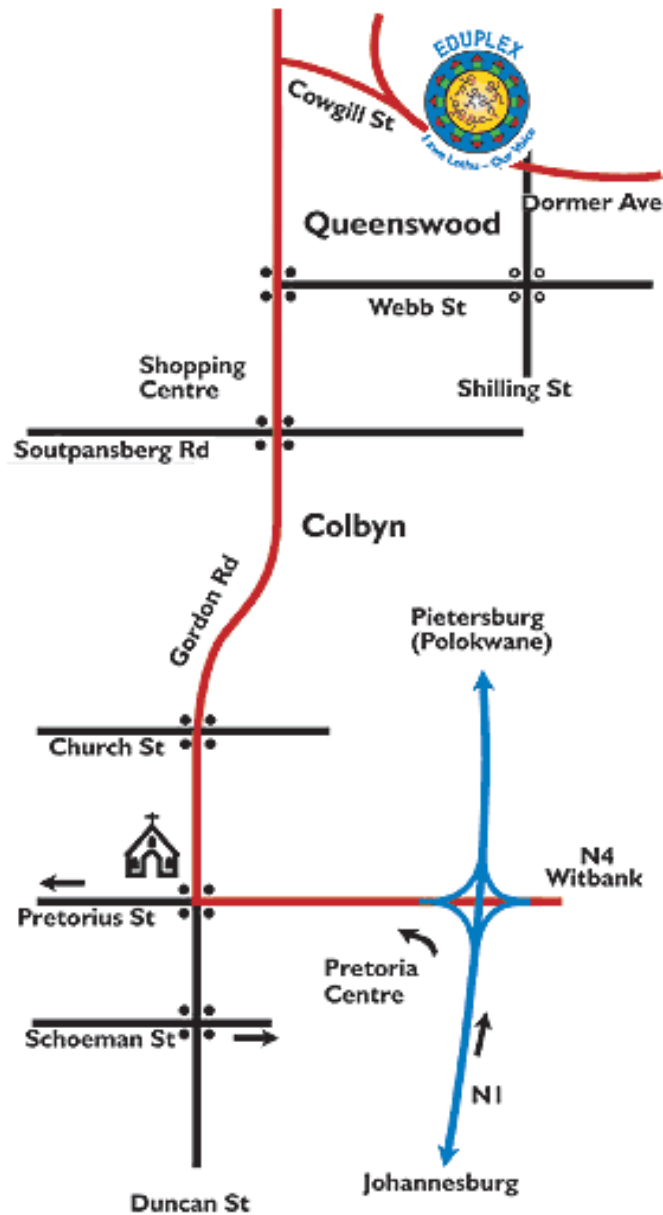

Postal Address:

P.O. Box 11610,
Queenswood,
Pretoria,
0121

North / Noord

South/Suid

Directions to the Eduplex - Option 1:

Follow **Duncan Street** in a northerly direction.

Cross **over** Schoeman, Pretorius and Church Streets.

Duncan Street will become **Gordon Road** **once you have crossed Church Street**.

Follow the road and turn **right** into **Soutpansberg Road** at a **large intersection**.

Turn left into the first street, **which is Shiling Street**.

Follow Shiling street and turn **left** into **Cowgill Street**.

The Eduplex **is** on the corner of **Shiling** and **Cowgill Streets**.

The main entrance **is on** Cowgill Street.

Coördinates:

S25° 43.420' E028° 14.900' - Cowgill Street 1175 (Primary)

Or

S25° 43,405' E028° 14.795' - Dormer Ave 1186 (Pre-Primary)

Directions to the Eduplex – Option 2:

Follow the **N1 (Pietersburg highway)** until you reach the **Stormvoël** off ramp. (From the South turn left / from North turn right). Follow the road until you reach the **Hardy Miller circle**. Take the **second exit**. Follow the road until you reach the **Stead Ave intersection** and turn **left**. Drive over the train bridge and cross over the traffic lights. Take the first street **left** into **Dormer Ave**, pass Watkins Ave, Eva Ave, Wesley Rd and turn **right** into **Cowgill Street** where you will see the Primary School entrance on your right.